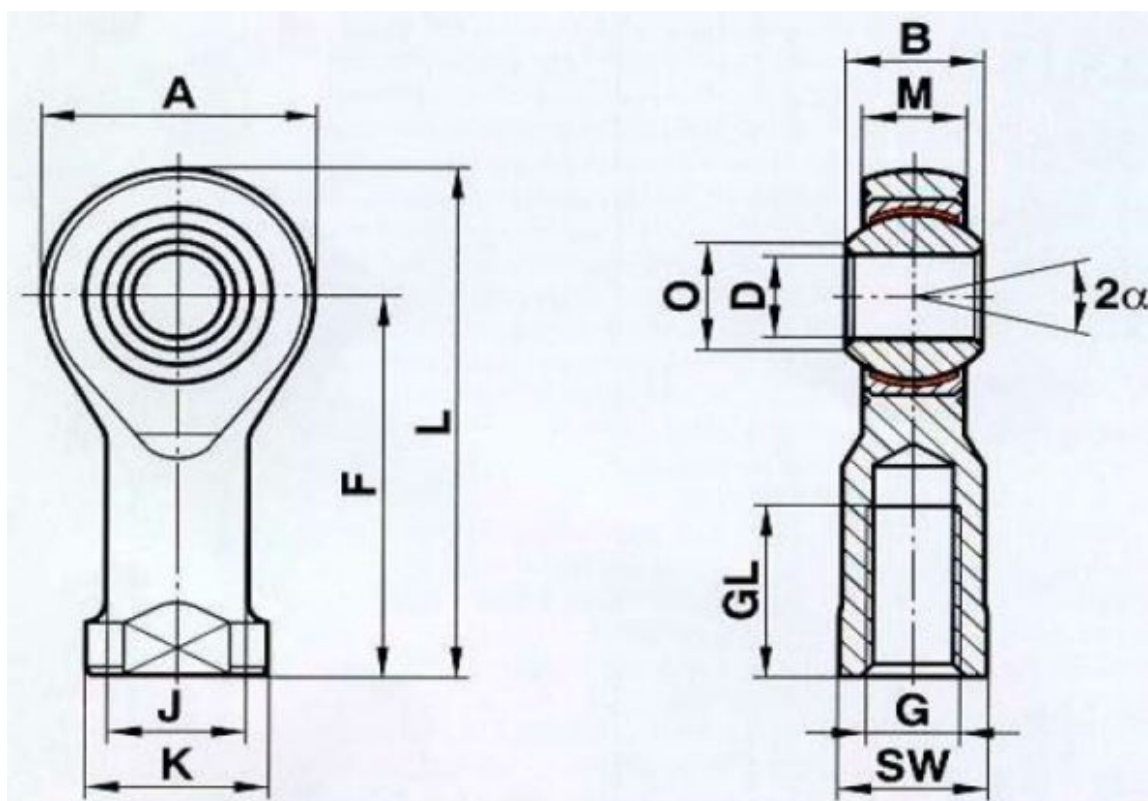

Data Sheet

Article number: 03800035C
Description: Fluro rod end
GKIW 35

Measures

A = 81

B = 43

F = 125

G = M36x2

GL = 56

J = 46

K = 58

L = 165.5

M = 28

SW = 50